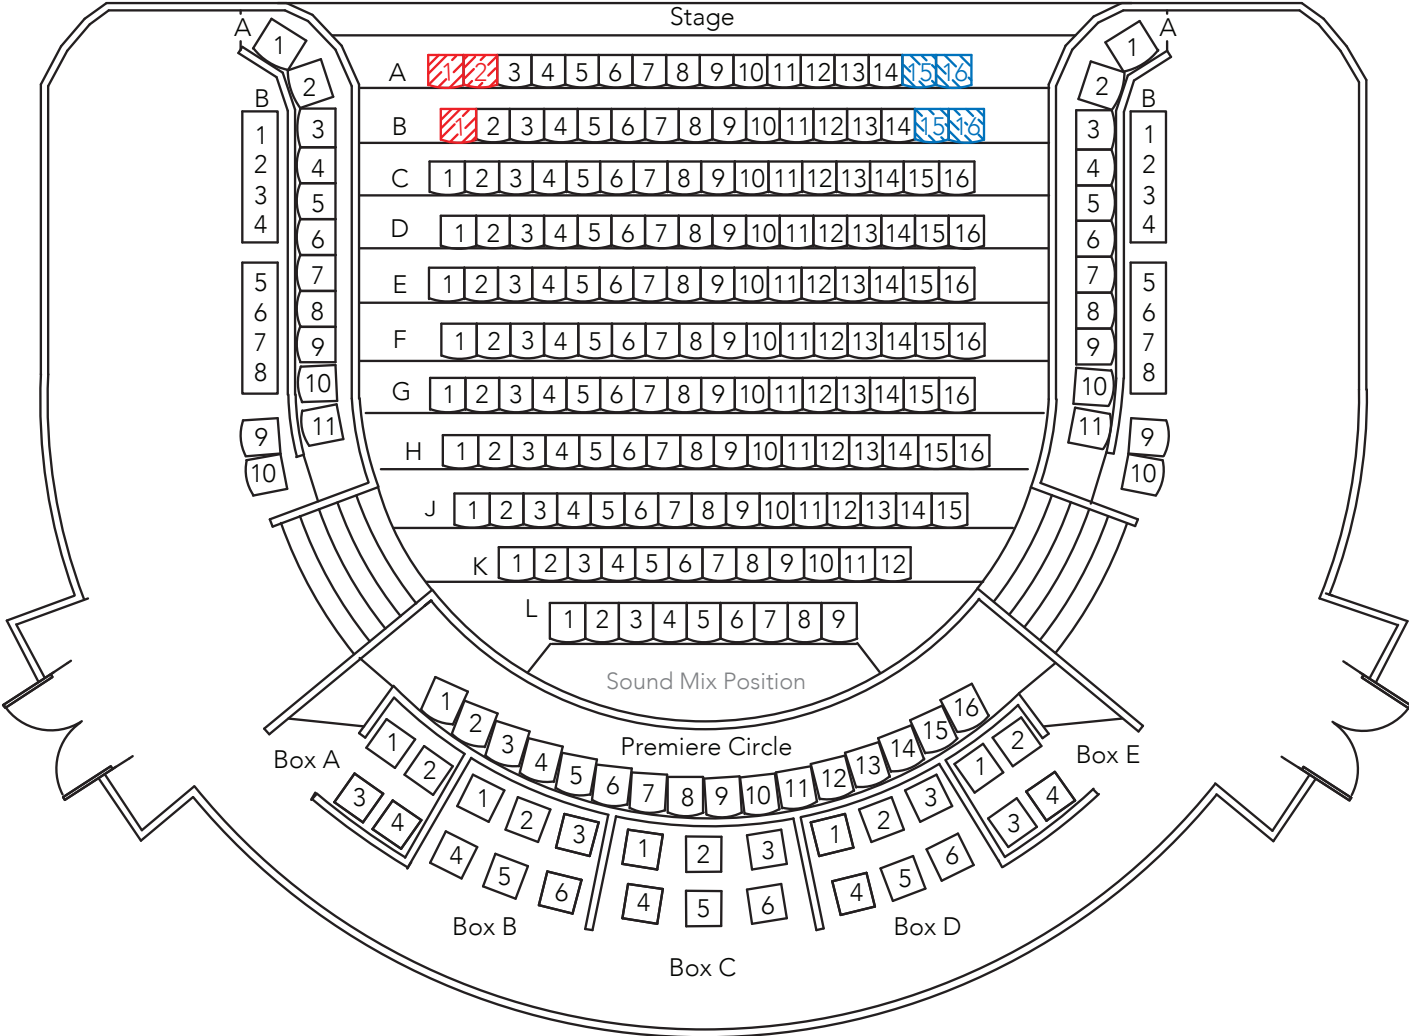

MAIN FLOOR

ORCHESTRA & MEZZANINE: 248 SEATS

 SEATS REMOVED WHEN HOUSE LEFT STAIR IS INSTALLED

 SEATS REMOVED WHEN HOUSE RIGHT STAIR IS INSTALLED